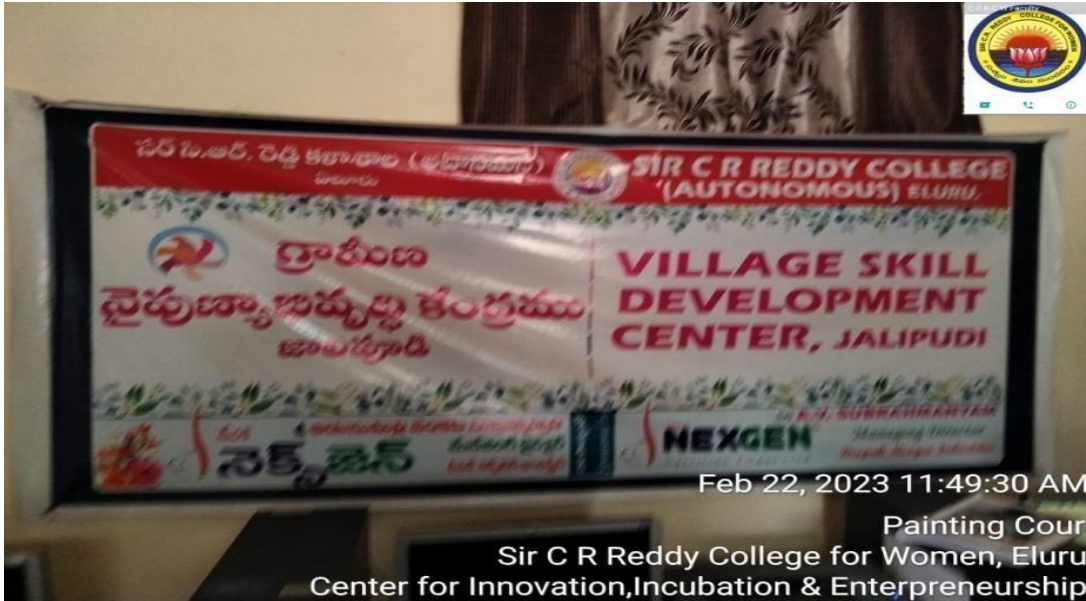

**SIR C R REDDY COLLEGE FOR WOMEN, ELURU
INNOVATION, INCUBATION AND ENTERPRENEUR SHIP CELL
POT PAINTING AT JALIPUDI
STUDENT SIGNATURE SHEET**

S.NO	NAME OF THE STUDENT	SIGNATURE
1	J. Lalitha	J. Lalitha
2	N. Durga Bhavani	N. Durga Bhavani
3	P. Subba Lakshmi	P. Subba Lakshmi
4	P. Deepthi	P. Deepthi
5	V. Mounica	V. Mounica
6	V. Yamuna	V. Yamuna
7	G. Lavanya	G. Lavanya
8	G. Jnapika	G. Jnapika
9	P. Ramya	P. Ramya
10	V. Lakshmi	V. Lakshmi
11	L. Vijaya Lakshmi	L. Vijaya Lakshmi
12	G. Ratna Kumari	G. Ratna Kumari

Signature

Training Programme on Pot painting College adopted village at Jalipudi for Rural Women